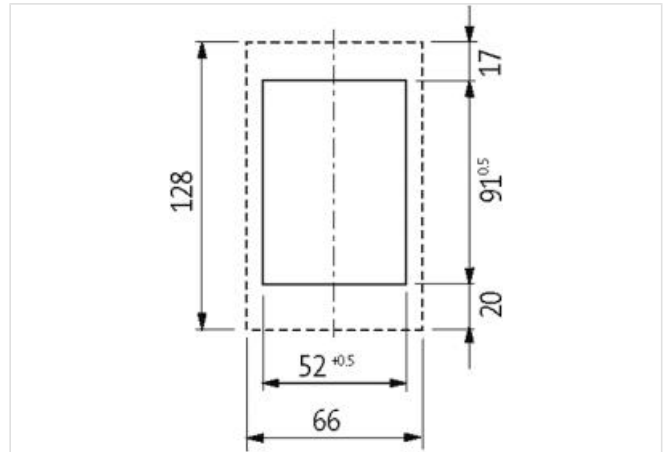

MODLINK MSDD FRAME SINGLE TRANSPARENT

Closure Daimler

Frame: plastic PA black
Lid: plastic, PC transparent
Closure: Daimler

[Link a termékhez](#)

Ábrák