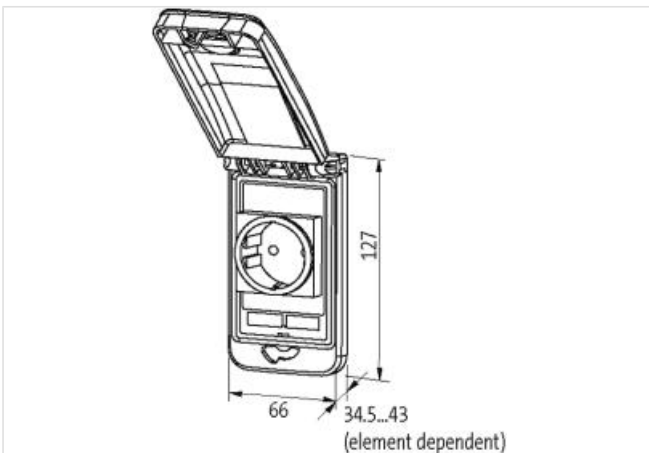

MODLINK MSDD FRAME SINGLE TRANSPARENT

Closure Daimler

Frame: plastic PA black
Lid: plastic, PC transparent
Closure: Daimler

[Link a termékhez](#)

Ábrák